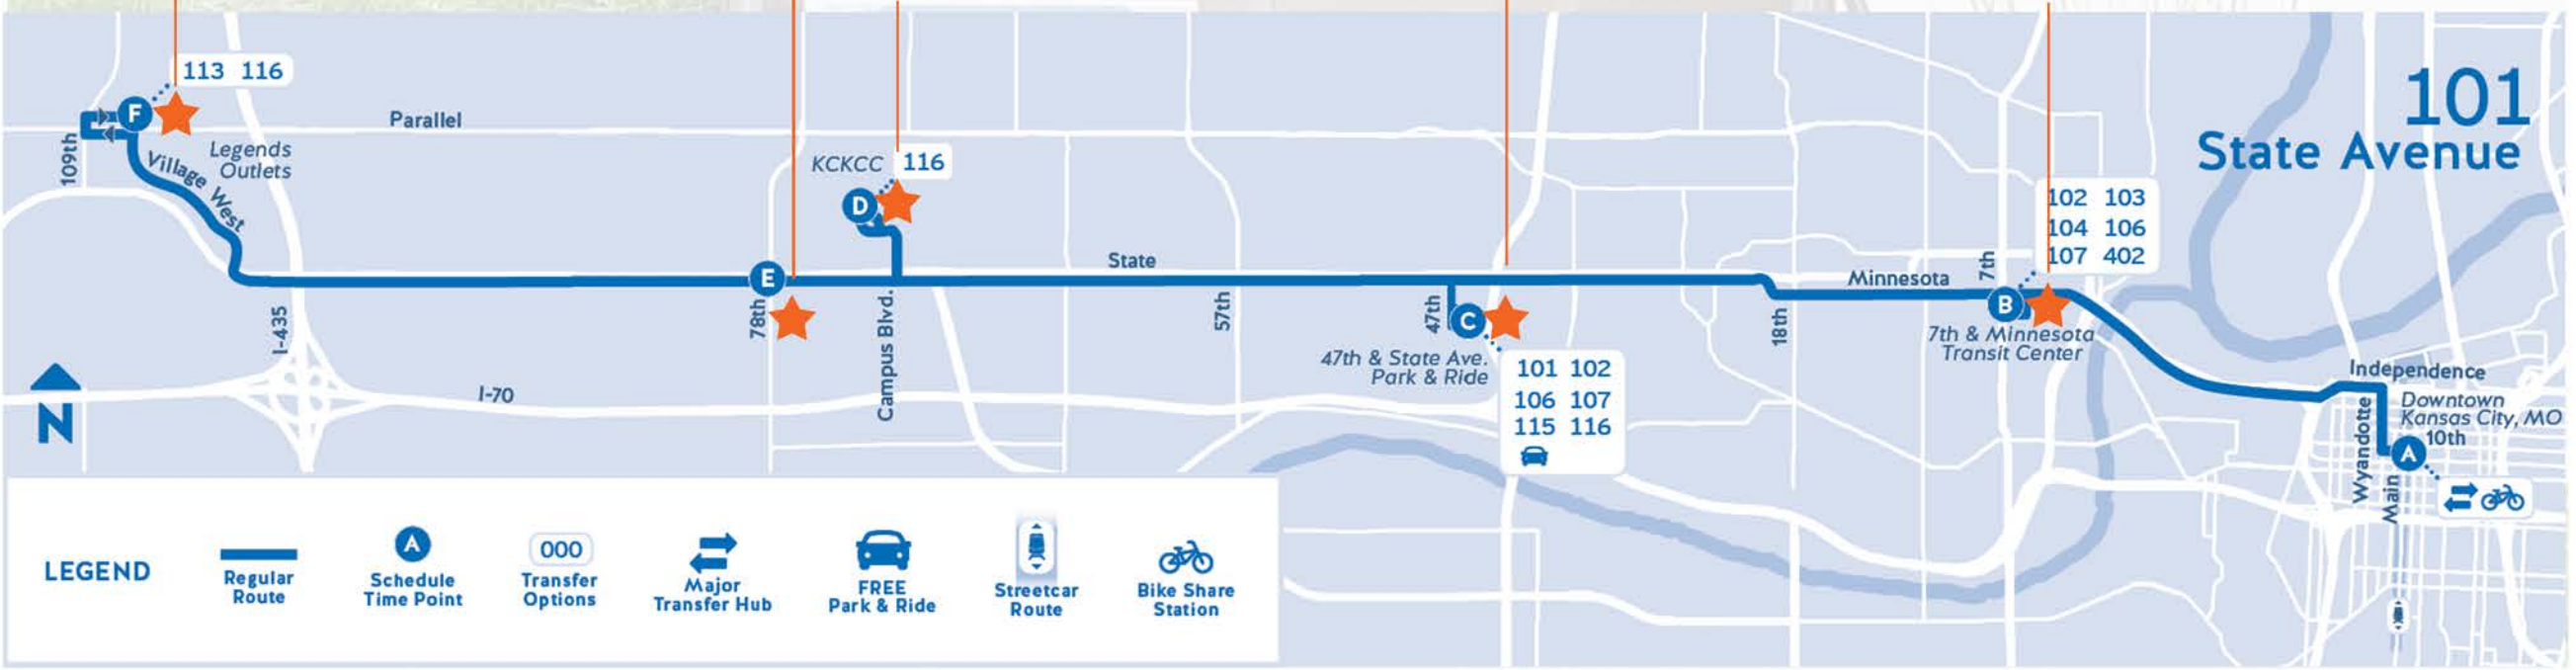

KANSAS CITY, KANSAS
PUBLIC LIBRARY

LITTLE FREE LIBRARIES

LEGENDS WALMART

78TH EASTBOUND

47TH & STATE TRANSIT CENTER

7TH & MINNESOTA TRANSIT CENTER

LEGEND

- Regular Route
- Schedule Time Point
- Transfer Options
- Major Transfer Hub
- FREE Park & Ride
- Streetcar Route
- Bike Share Station